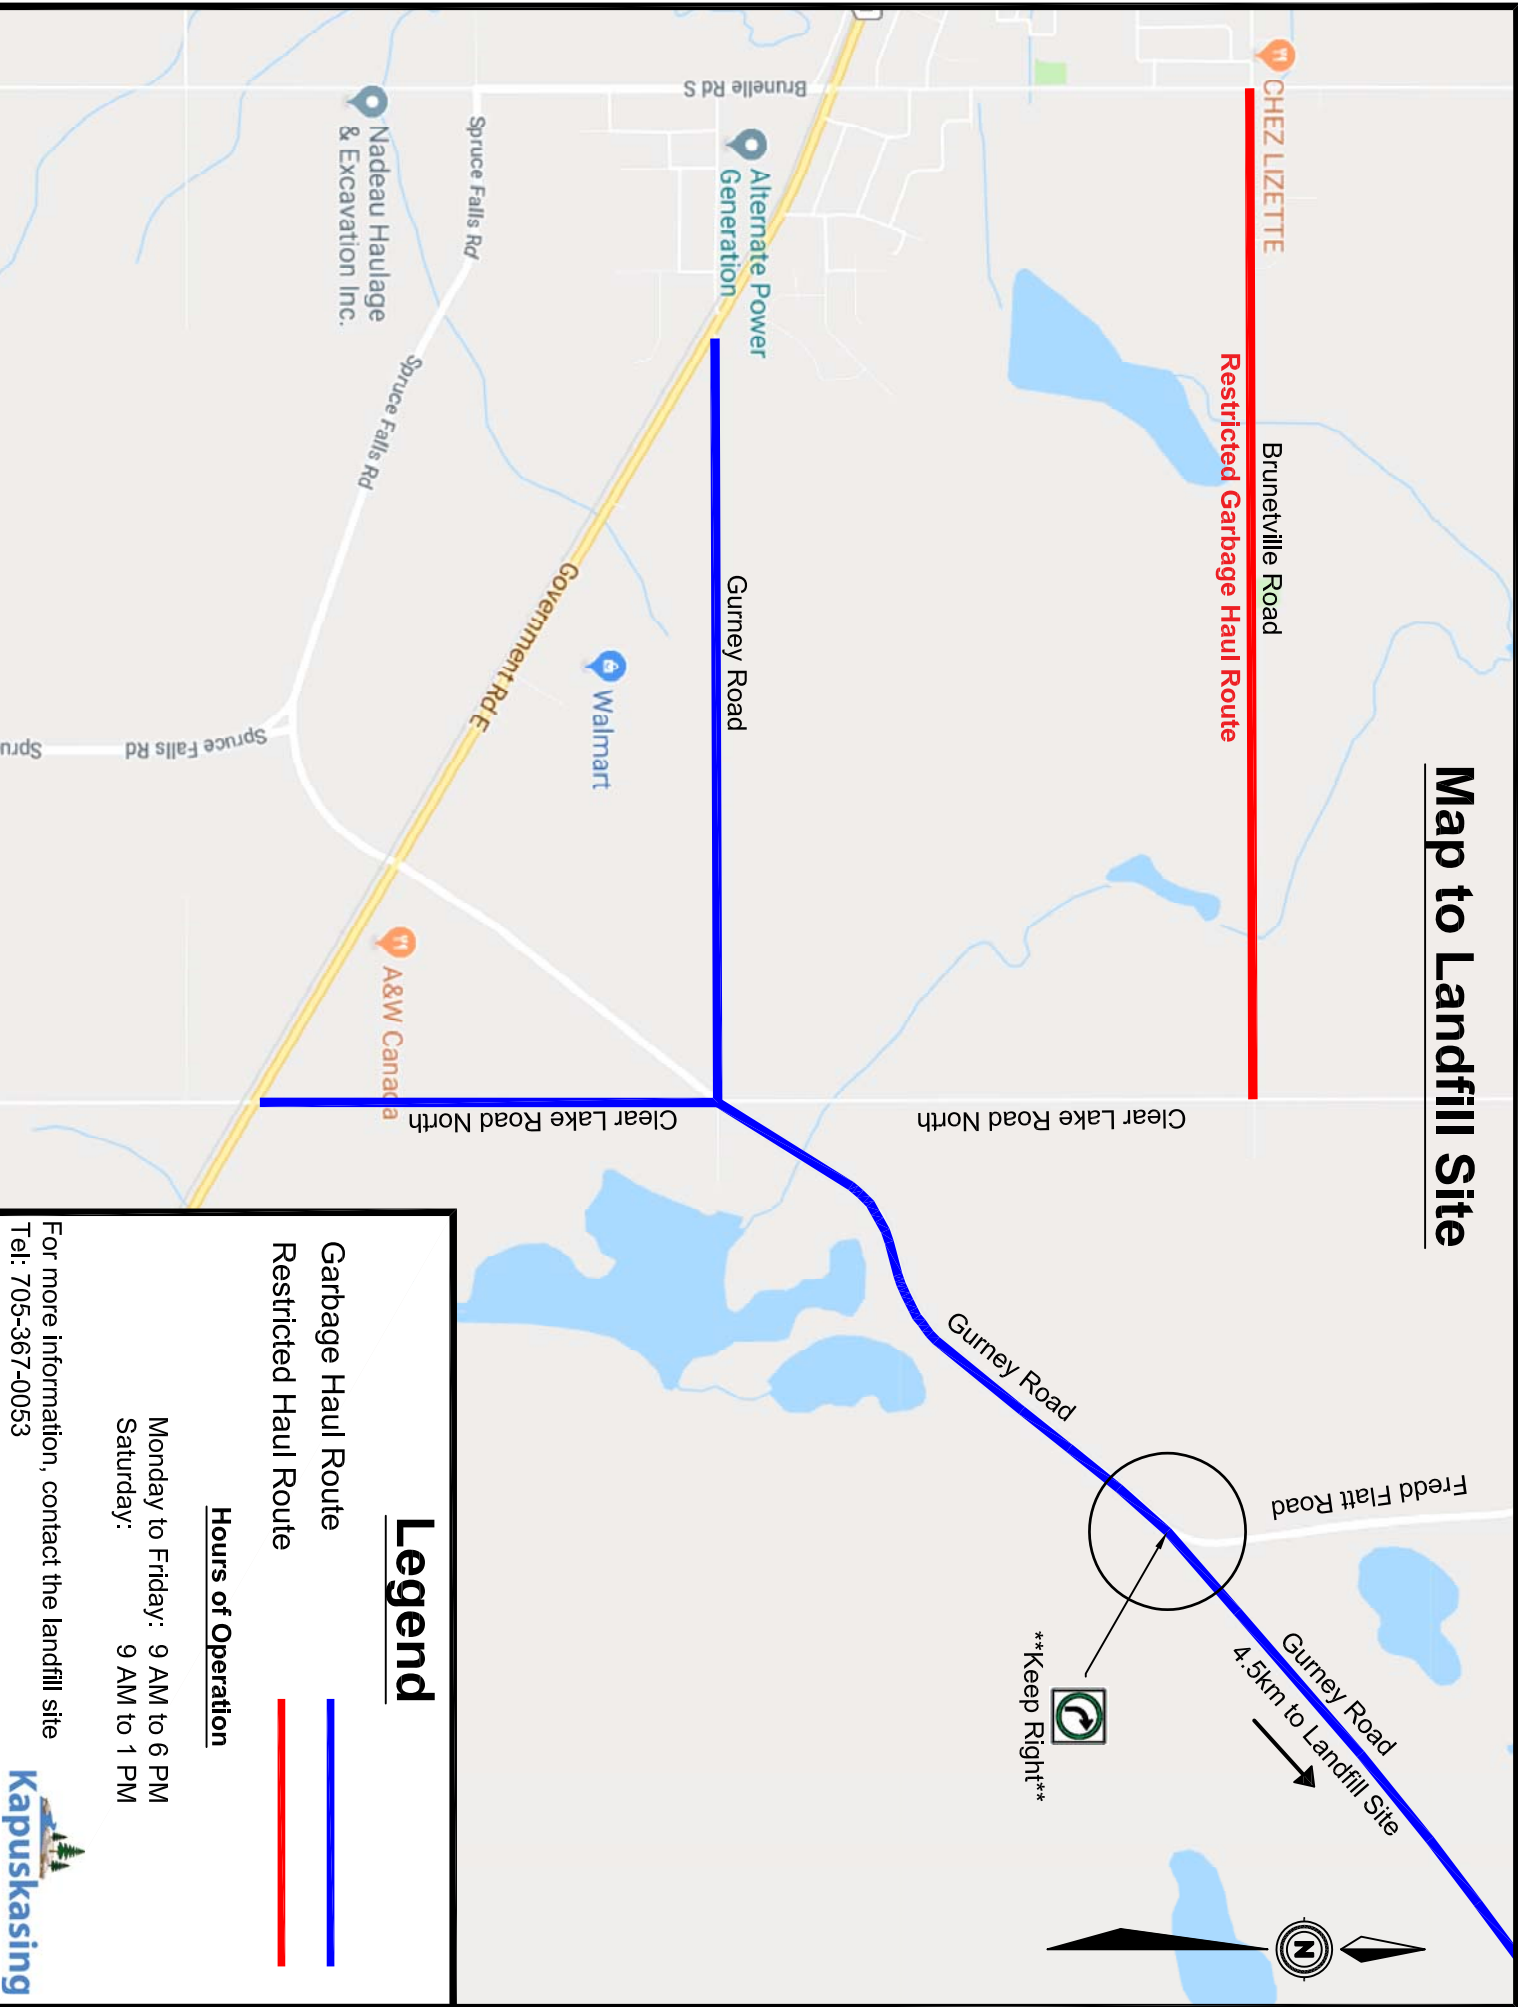

# Map to Landfill Site

## Legend

- Garbage Haul Route —
- Restricted Haul Route —

### Hours of Operation

Monday to Friday: 9 AM to 6 PM  
 Saturday: 9 AM to 1 PM

For more information, contact the landfill site  
 Tel: 705-367-0053